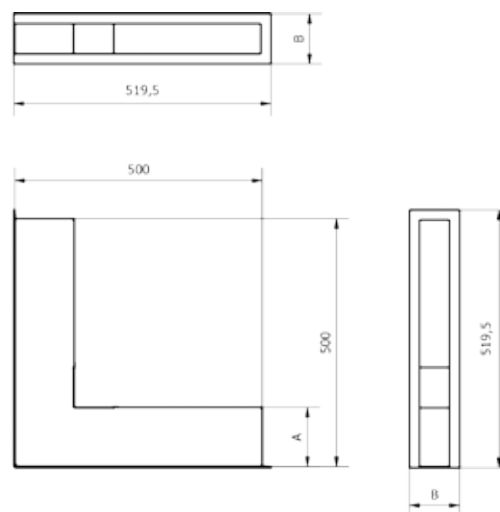

VENTLAB

The Art of Ventilation

1. Grille V-OPEN-I

PICTURE

FUNCTION PRINCIPLE

V-OPEN-I

MEASUREMENTS

TYPE AxB [mm]	C [mm]	D [mm]	E [mm]	Weight [kg]
450x100	71	120	415	1,4
900x100	71	120	865	2,6
450x70	41	91	415	1,2
900x70	41	91	865	2,2

*other colours upon request

2. CORNER GRILLE V-OPEN-L

PICTURE

FUNCTION PRINCIPLE

V-OPEN-L

MEASUREMENTS

TYPE	A [mm]	B [mm]	C [mm]	Weight [kg]
500x500/100	120	100	68	2,8
500x500/70	91	70	38	2,4

CAUTION! Mounting frame not included (available upon request)