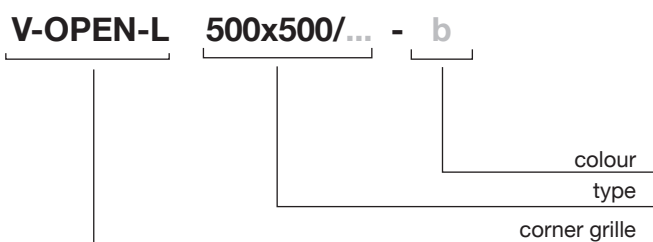

DENOTATIONS/PRODUCT CODES

MATERIALS

Destination	0	0- air heating	Colour*
Material	CZ	CZ- mild steel sheet DC01 (powder coated)	B-white CZ-black

*other colours upon request