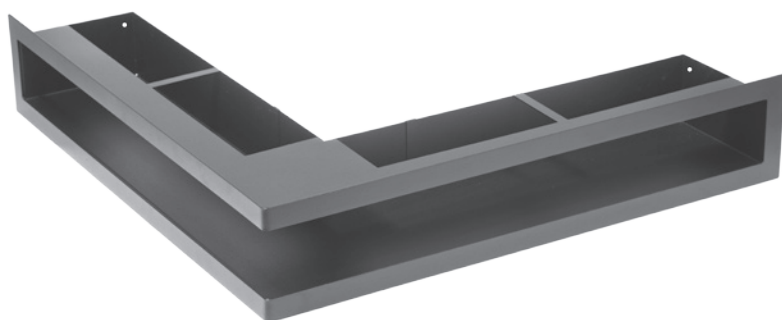

VENTLAB

The Art of Ventilation

1. Grille V-OPEN-I

PICTURE

FUNCTION PRINCIPLE

V-OPEN-I

MEASUREMENTS

TYPE AxB [mm]	C [mm]	D [mm]	E [mm]	Weight [kg]
450x100	71	120	415	1,4
900x100	71	120	865	2,6
450x70	41	91	415	1,2
900x70	41	91	865	2,2

CAUTION! Mounting frame not included
(available upon request)

DENOTATIONS/PRODUCT CODES

MATERIALS

Destination	0	0- air heating	Colour*
Material	CZ	CZ- mild steel sheet DC01 (powder coated)	B-white CZ-black

*other colours upon request

2. CORNER GRILLE V-OPEN-L

PICTURE

FUNCTION PRINCIPLE

V-OPEN-L

MEASUREMENTS

TYPE	A [mm]	B [mm]	C [mm]	Weight [kg]
500x500/100	120	100	68	2,8
500x500/70	91	70	38	2,4

CAUTION! Mounting frame not included (available upon request)