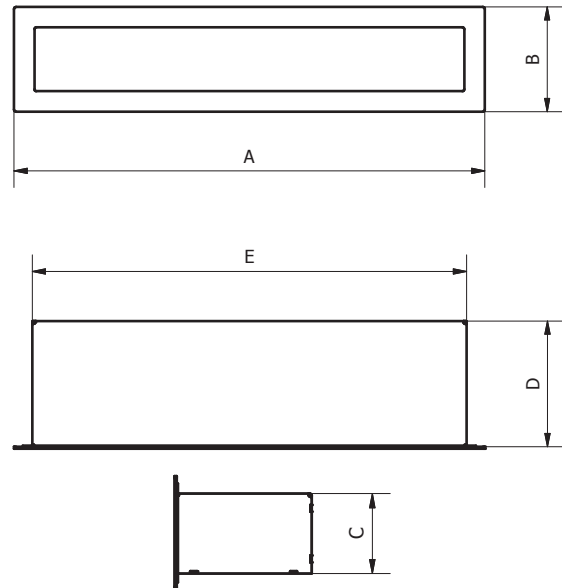

VENTLAB

The Art of Ventilation

1. Grille V-OPEN-I

PICTURE

FUNCTION PRINCIPLE

V-OPEN-I

MEASUREMENTS

TYPE AxB [mm]	C [mm]	D [mm]	E [mm]	Weight [kg]
450x100	71	120	415	1,4
900x100	71	120	865	2,6
450x70	41	91	415	1,2
900x70	41	91	865	2,2

CAUTION! Mounting frame not included
(available upon request)

DENOTATIONS/PRODUCT CODES

MATERIALS

Destination	0	0- air heating	Colour*
Material	CZ	CZ- mild steel sheet DC01 (powder coated)	B-white CZ-black

*other colours upon request

2. CORNER GRILLE V-OPEN-L

PICTURE

FUNCTION PRINCIPLE

V-OPEN-L

MEASUREMENTS

TYPE	A [mm]	B [mm]	C [mm]	Weight [kg]
500x500/100	120	100	68	2,8
500x500/70	91	70	38	2,4

CAUTION! Mounting frame not included (available upon request)