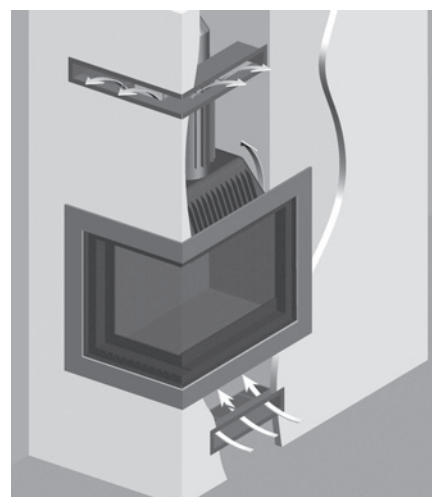

CAUTION! Mounting frame not included
(available upon request)

DENOTATIONS/PRODUCT CODES

MATERIALS

Destination	0	0- air heating	Colour*
Material	CZ	CZ- mild steel sheet DC01 (powder coated)	B-white CZ-black

*other colours upon request

2. CORNER GRILLE V-OPEN-L

PICTURE

FUNCTION PRINCIPLE

V-OPEN-L

MEASUREMENTS

TYPE	A [mm]	B [mm]	C [mm]	Weight [kg]
500x500/100	120	100	68	2,8
500x500/70	91	70	38	2,4

CAUTION! Mounting frame not included (available upon request)