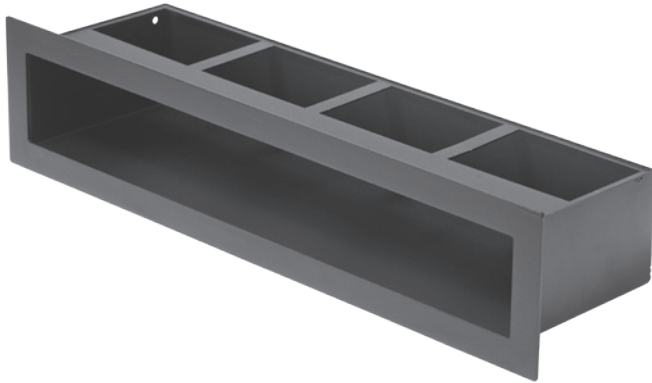

VENTLAB

The Art of Ventilation

1. Grille V-OPEN-I

PICTURE

FUNCTION PRINCIPLE

V-OPEN-I

MEASUREMENTS

TYPE AxB [mm]	C [mm]	D [mm]	E [mm]	Weight [kg]
450x100	71	120	415	1,4
900x100	71	120	865	2,6
450x70	41	91	415	1,2
900x70	41	91	865	2,2

CAUTION! Mounting frame not included
(available upon request)

DENOTATIONS/PRODUCT CODES

MATERIALS

Destination	0	0- air heating	Colour*
Material	CZ	CZ- mild steel sheet DC01 (powder coated)	B-white CZ-black

*other colours upon request

2. CORNER GRILLE V-OPEN-L

PICTURE

FUNCTION PRINCIPLE

V-OPEN-L

MEASUREMENTS

TYPE	A [mm]	B [mm]	C [mm]	Weight [kg]
500x500/100	120	100	68	2,8
500x500/70	91	70	38	2,4

CAUTION! Mounting frame not included (available upon request)