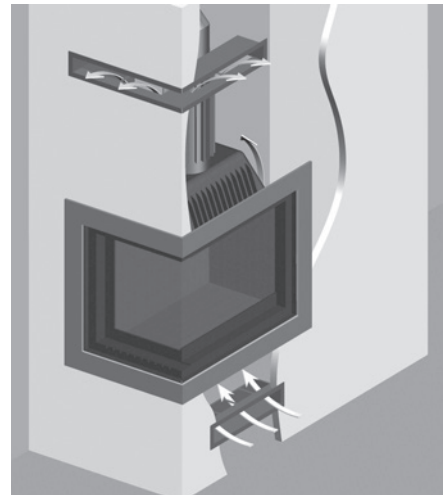

VENTLAB

The Art of Ventilation

1. Grille V-OPEN-I

PICTURE

FUNCTION PRINCIPLE

V-OPEN-I

MEASUREMENTS

TYPE AxB [mm]	C [mm]	D [mm]	E [mm]	Weight [kg]
450x100	71	120	415	1,4
900x100	71	120	865	2,6
450x70	41	91	415	1,2
900x70	41	91	865	2,2

CAUTION! Mounting frame not included
(available upon request)

DENOTATIONS/PRODUCT CODES

MATERIALS

Destination	0	0- air heating	Colour*
Material	CZ	CZ- mild steel sheet DC01 (powder coated)	B-white CZ-black

*other colours upon request

2. CORNER GRILLE V-OPEN-L

PICTURE

FUNCTION PRINCIPLE

V-OPEN-L

MEASUREMENTS

TYPE	A [mm]	B [mm]	C [mm]	Weight [kg]
500x500/100	120	100	68	2,8
500x500/70	91	70	38	2,4

CAUTION! Mounting frame not included (available upon request)