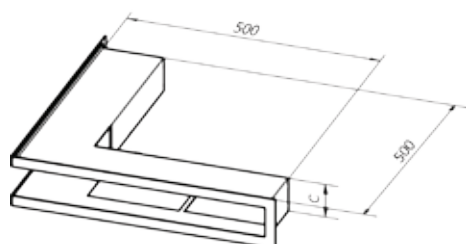

*other colours upon request

2. CORNER GRILLE V-OPEN-L

PICTURE

FUNCTION PRINCIPLE

V-OPEN-L

MEASUREMENTS

TYPE	A [mm]	B [mm]	C [mm]	Weight [kg]
500x500/100	120	100	68	2,8
500x500/70	91	70	38	2,4

CAUTION! Mounting frame not included (available upon request)